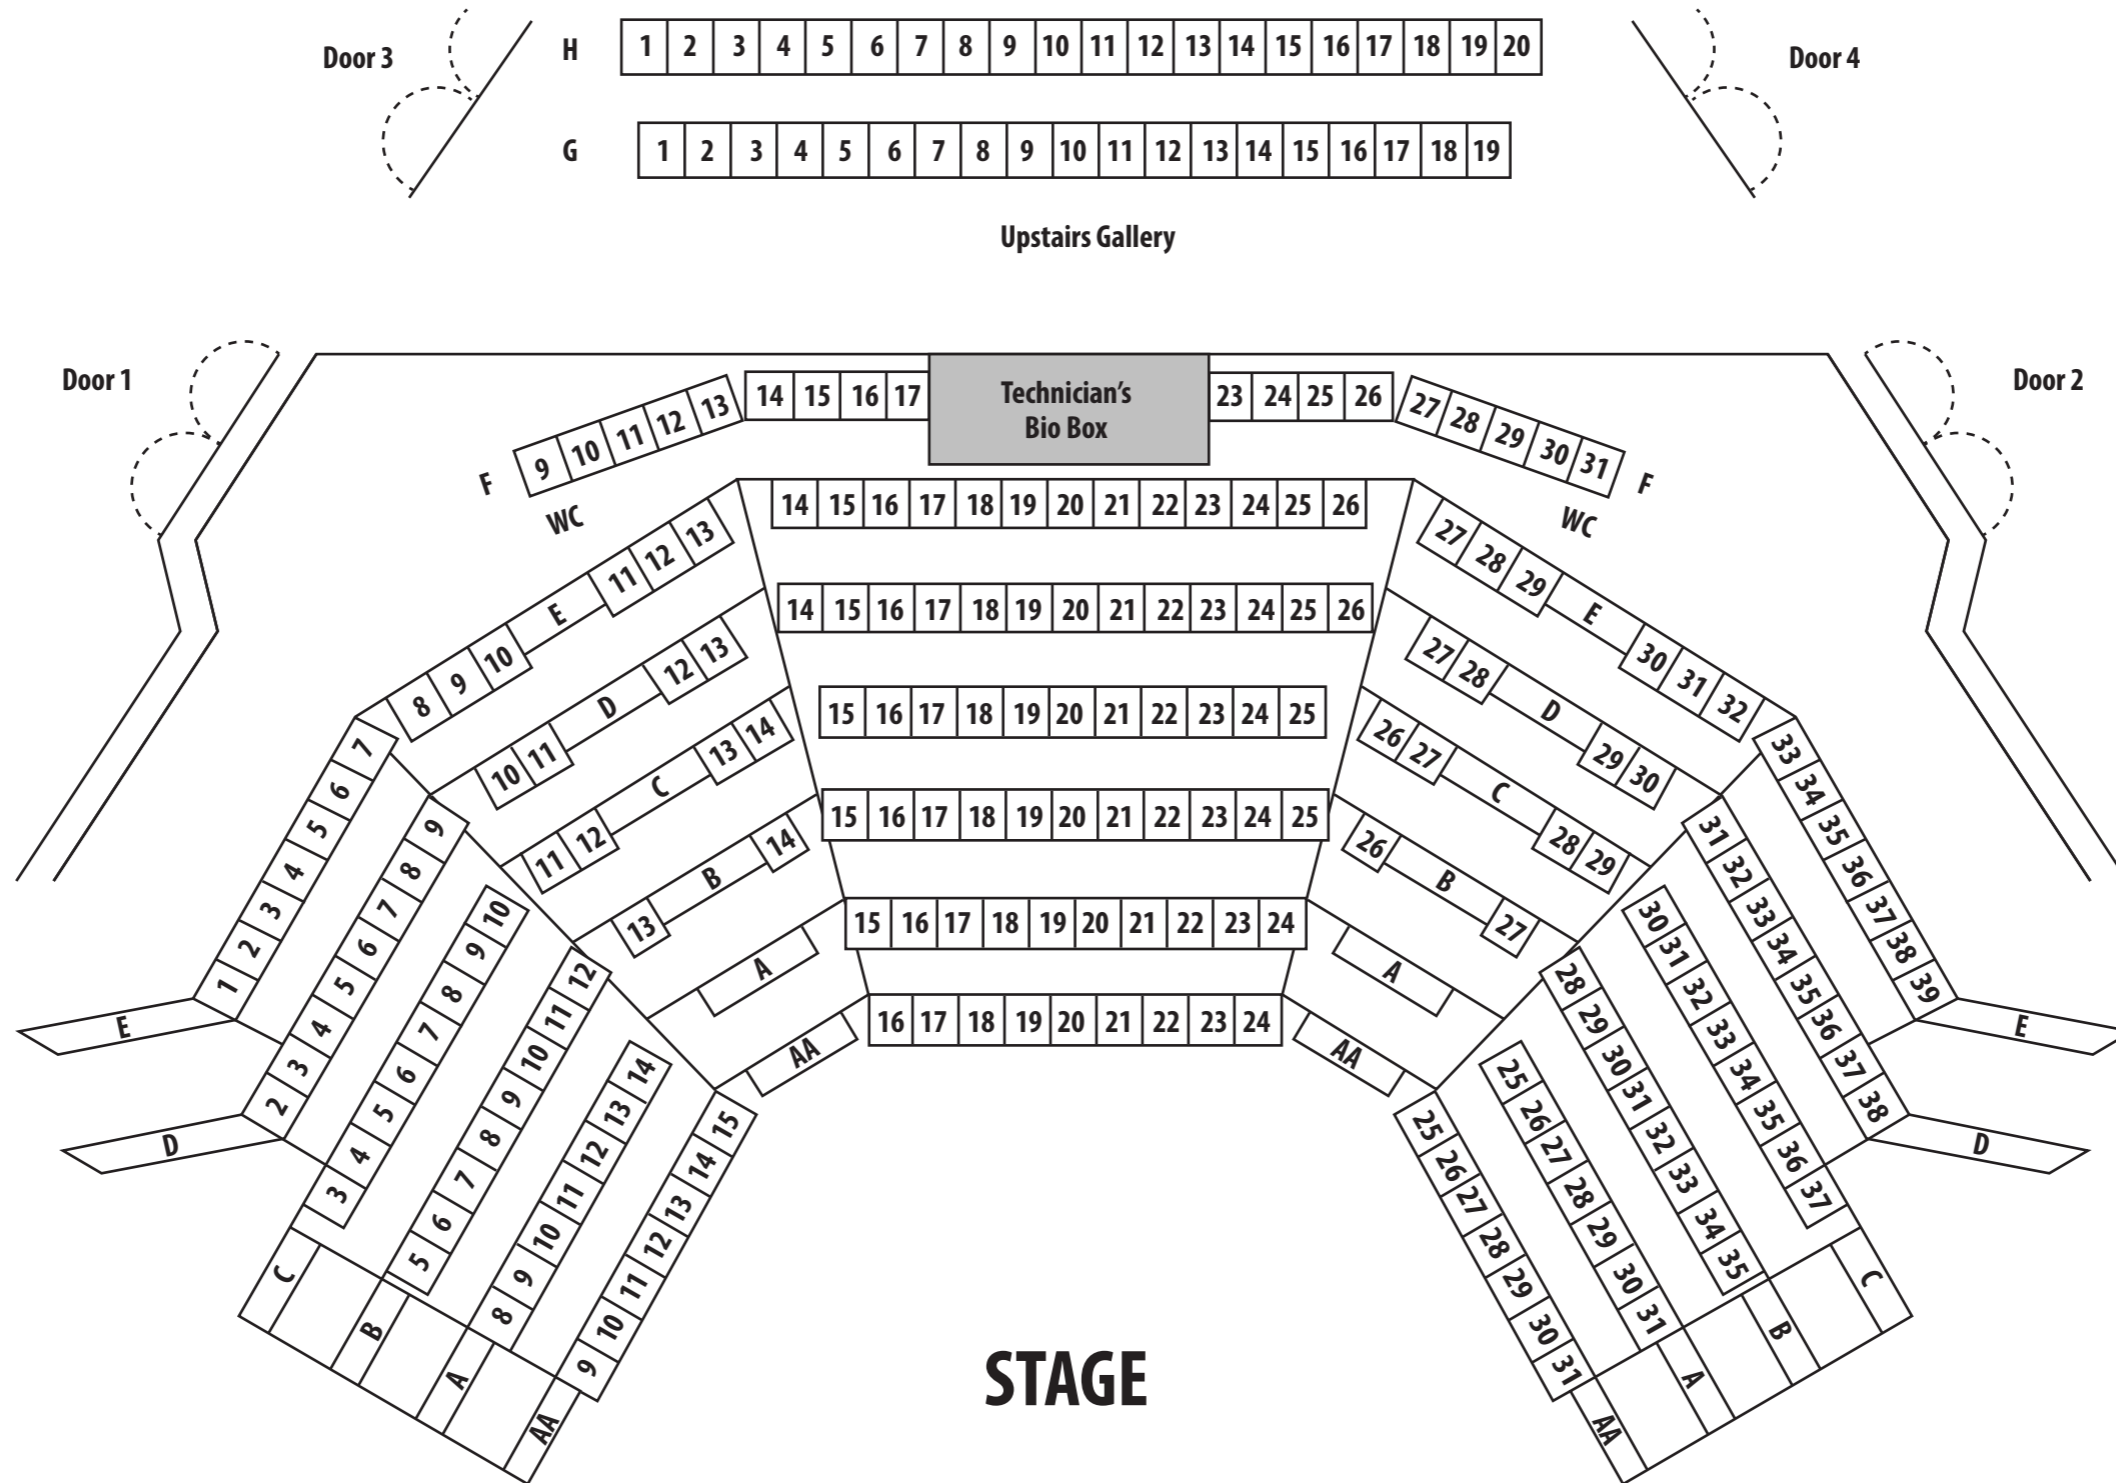

THEATRE SEATING

246 seats

BYRDN
THEATRE